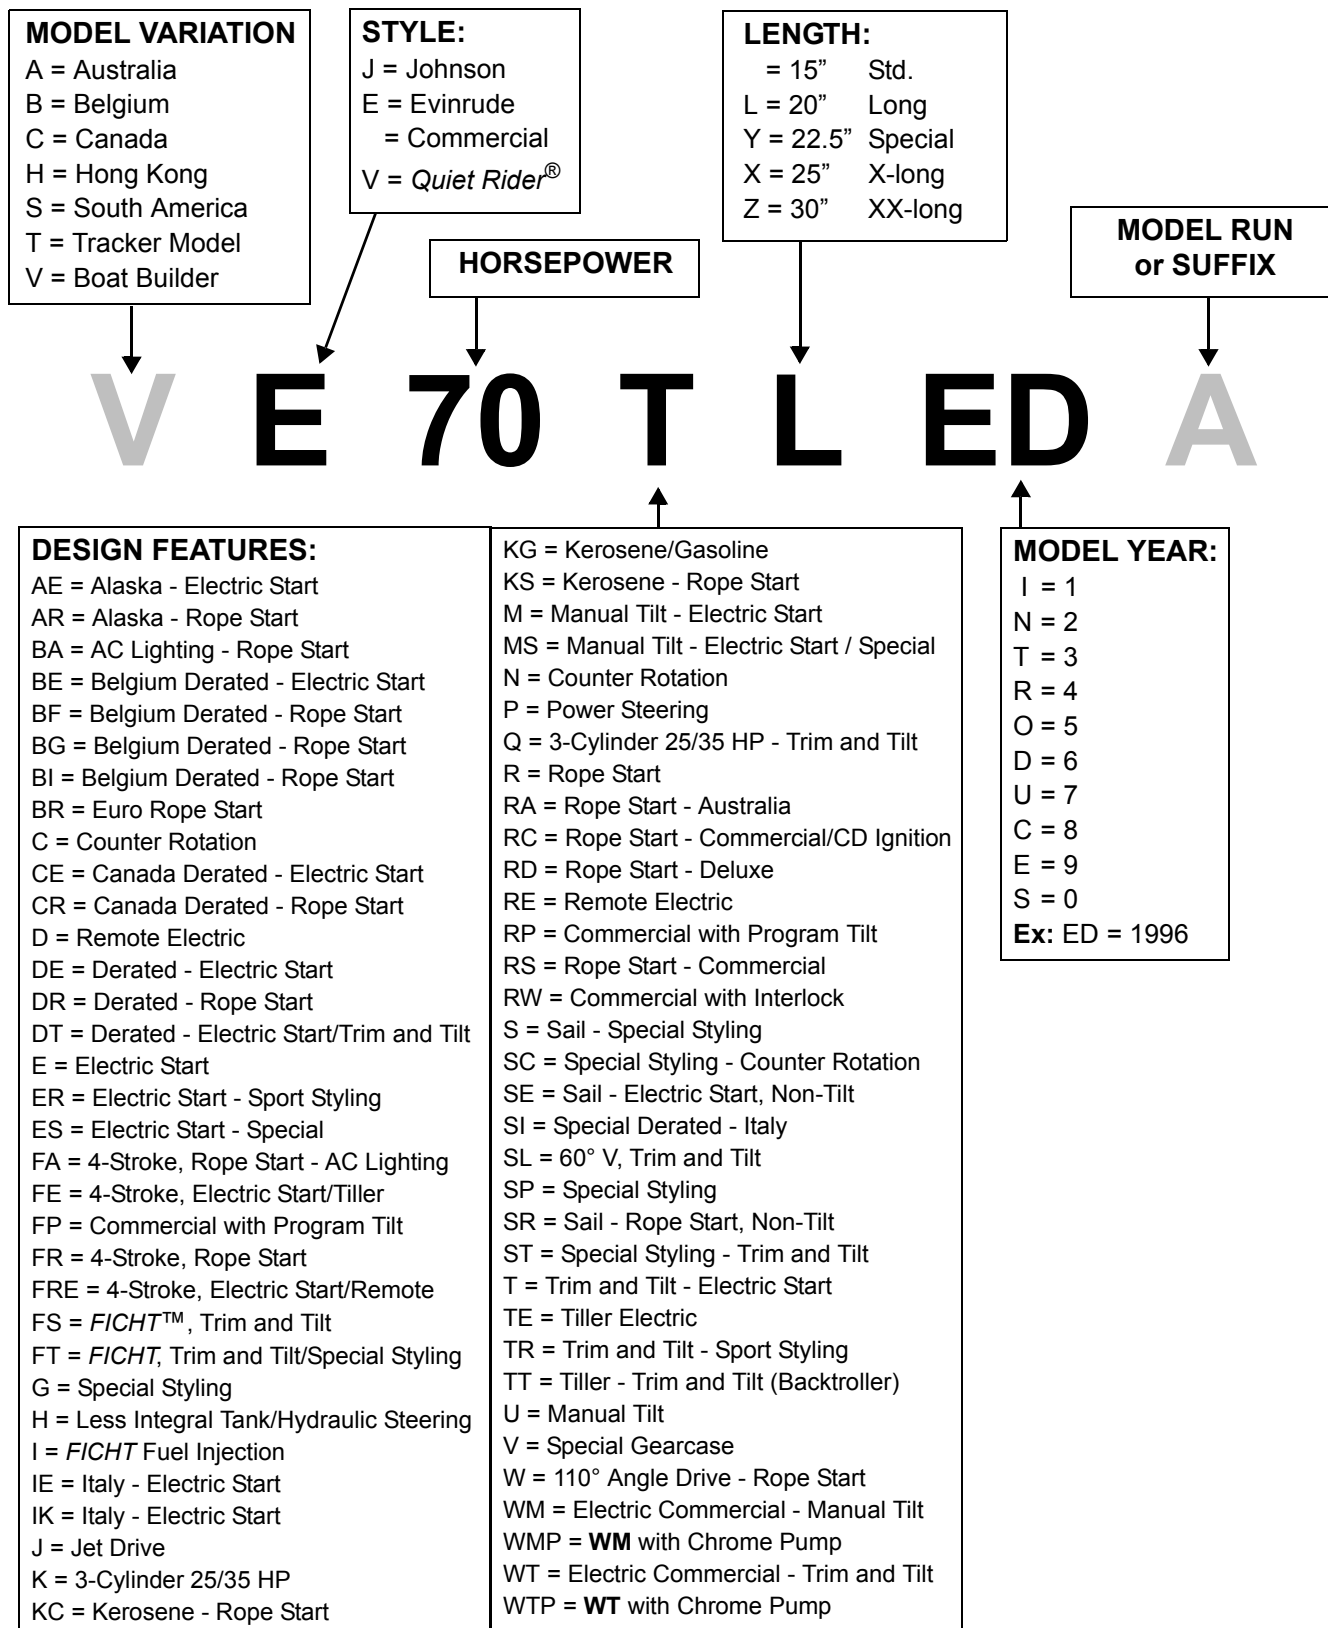

TABLE OF CONTENTS

MODEL NUMBER DESIGNATION - OUTBOARDS	2
MODEL YEARS 1980-1998	2
MODEL YEARS 1999-2001	3
MODEL YEARS 2002 AND UP	4
RECREATIONAL OUTBOARDS 1980-1999	5
RECREATIONAL OUTBOARDS 2000-2005	18
COMMERCIAL OUTBOARDS 1977-1999	32
COMMERCIAL OUTBOARDS 2000-2005	37
MILITARY OUTBOARDS 1980-2005	39
RACING OUTBOARDS 1967-1995	40
ELECTRIC OUTBOARDS 1974-1999	41
ELECTRIC OUTBOARDS 1999-2001	43
<i>JOHNSON</i> RECREATIONAL OUTBOARDS 1922-1979	44
<i>EVINRUDE</i> RECREATIONAL OUTBOARDS 1913-1979	49
<i>OMC SEA DRIVE</i> MODELS	60
<i>TURBOJET</i> MODELS	60
<i>OMC ZEPHYR</i> SAIL DRIVES	60
GALE MANUFACTURED PRODUCTS 1941-1963	61
MODEL NUMBER DESIGNATION - STERN DRIVES	64
MODEL YEARS 1981-1985	64
MODEL YEARS 1986-1993	65
OMC STERN DRIVES 1964-1993	66
OMC INBOARDS 1970-1982	72
BOATS, TRAILERS AND DIVING UNITS	74
SNOWMOBILES	77

MODEL NUMBER DESIGNATION - OUTBOARDS

Model Years 1980-1998