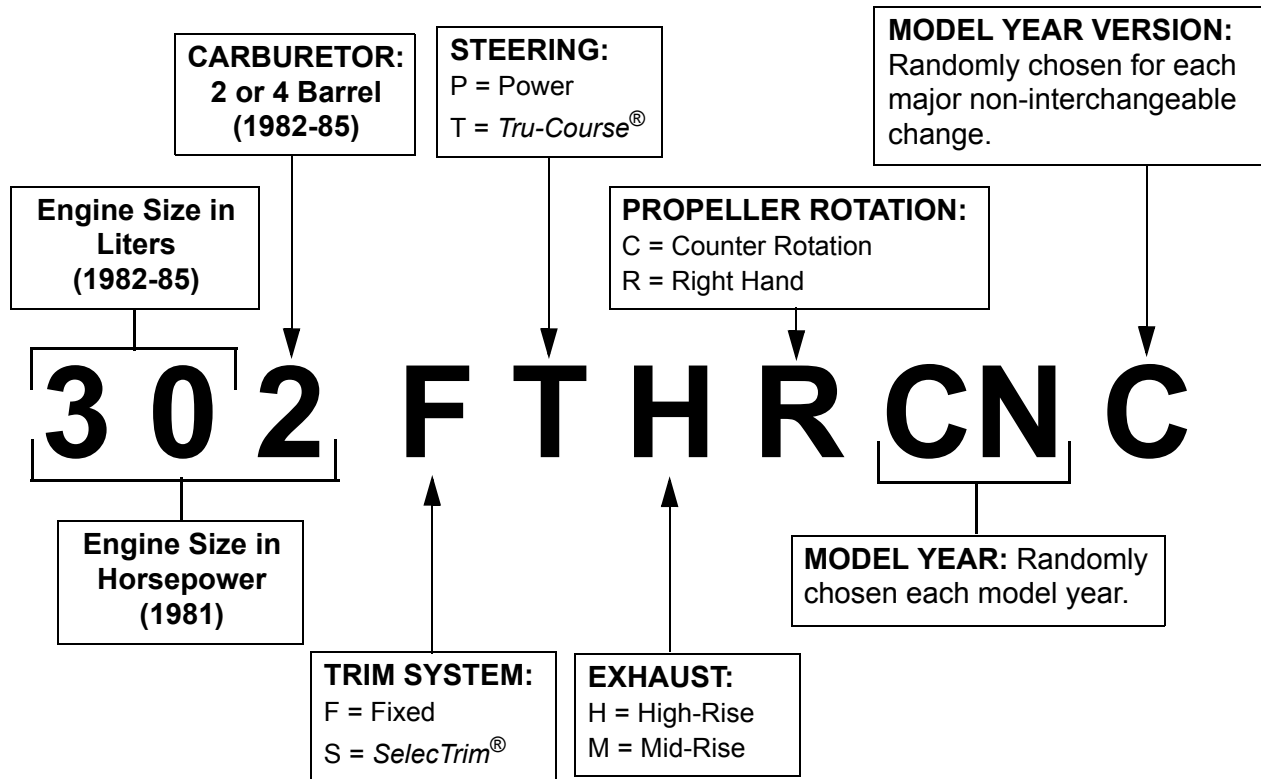

MODEL NUMBER DESIGNATION - STERN DRIVES

Model Years 1981-1985

<u>MODEL YEAR DESIGNATION</u>	<u>SALES YEAR</u>
CIF, CIS	1981
CNC, CNG	1982
CTR	1983
CRA, CRJ	1984
COM, COK	1985